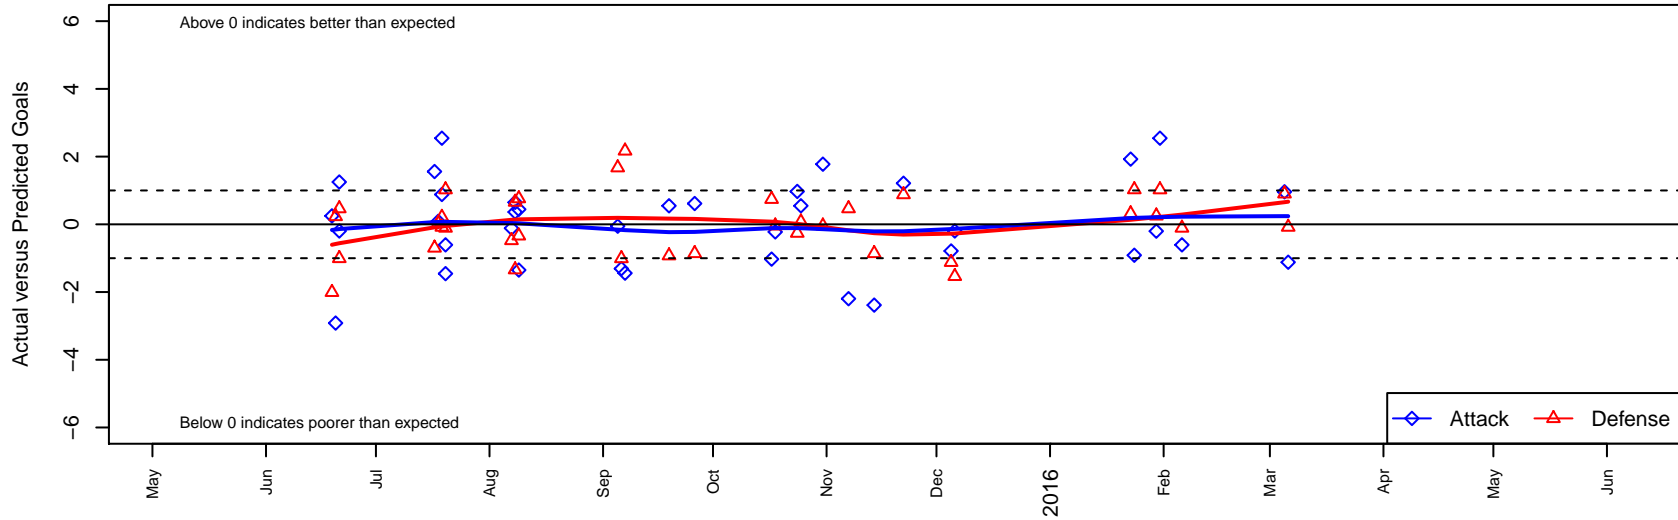

# Kitsap Alliance FC Red B01

Kitsap Alliance FC  
 Silverdale, WA  
 B01 total strength=1276  
 attack=5.77 defense=4.7  
 fall league = RCL B01 Div 4  
 spr league = Win RCL B01 Div 3

alt names used:  
 KITSAP ALLIANCE FC B01 A (USA)  
 Kitsap Alliance FC B01 A  
 KITSAP ALLIANCE FC B01 A (WA)  
 Kitsap Alliance FC B01 A  
 Kitsap Alliance FC B01 A  
 Kitsap Alliance FC B01 A

**Kitsap Alliance FC Red B01**  
 Dots are actual minus expected GF (blue circles) and GA (red triangles).  
 Blue line is smoothed change in attack strength. Red is smoothed change in defense strength.

**attack and defense variance (black dot)  
relative to other teams  
and top 10 in region**

**attack and defense rating  
relative to others at age  
and all opponents in last 13 months**

**Performance relative to 13 month average**