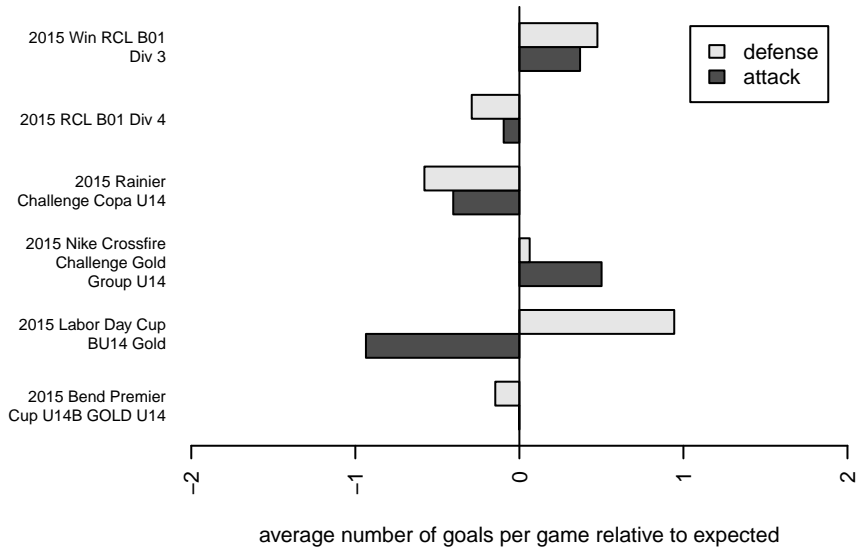

**Kitsap Alliance FC Red B01**  
 Dots are actual minus expected GF (blue circles) and GA (red triangles).  
 Blue line is smoothed change in attack strength. Red is smoothed change in defense strength.

**attack and defense variance (black dot)  
relative to other teams  
and top 10 in region**

**attack and defense rating  
relative to others at age  
and all opponents in last 13 months**

**Performance relative to 13 month average**