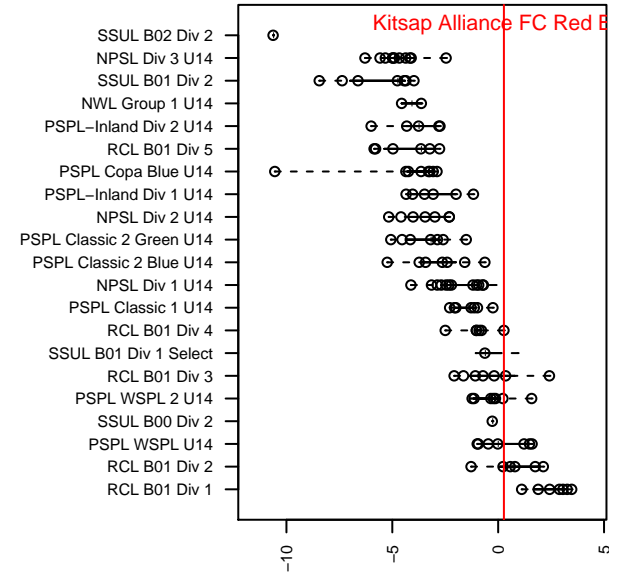

# Kitsap Alliance FC Red B01

Kitsap Alliance FC  
 Silverdale, WA  
 B01 total strength=1276  
 attack=5.77 defense=4.7  
 fall league = RCL B01 Div 4  
 spr league = Win RCL B01 Div 3

alt names used:  
 KITSAP ALLIANCE FC B01 A (USA)  
 Kitsap Alliance FC B01 A  
 KITSAP ALLIANCE FC B01 A (WA)  
 Kitsap Alliance FC B01 A  
 Kitsap Alliance FC B01 A  
 Kitsap Alliance FC B01 A

Venues played:  
 2015 Rainier Challenge Copa U14  
 2015 Nike Crossfire Challenge Gold Group U14  
 2015 Bend Premier Cup U14B GOLD U14  
 2015 Labor Day Cup BU14 Gold  
 2015 RCL B01 Div 4  
 2015 Win RCL B01 Div 3

**Kitsap Alliance FC Red B01**  
 Dots are actual minus expected GF (blue circles) and GA (red triangles).  
 Blue line is smoothed change in attack strength. Red is smoothed change in defense strength.

**attack and defense variance (black dot)  
relative to other teams  
and top 10 in region**

**attack and defense rating  
relative to others at age  
and all opponents in last 13 months**

**Performance relative to 13 month average**